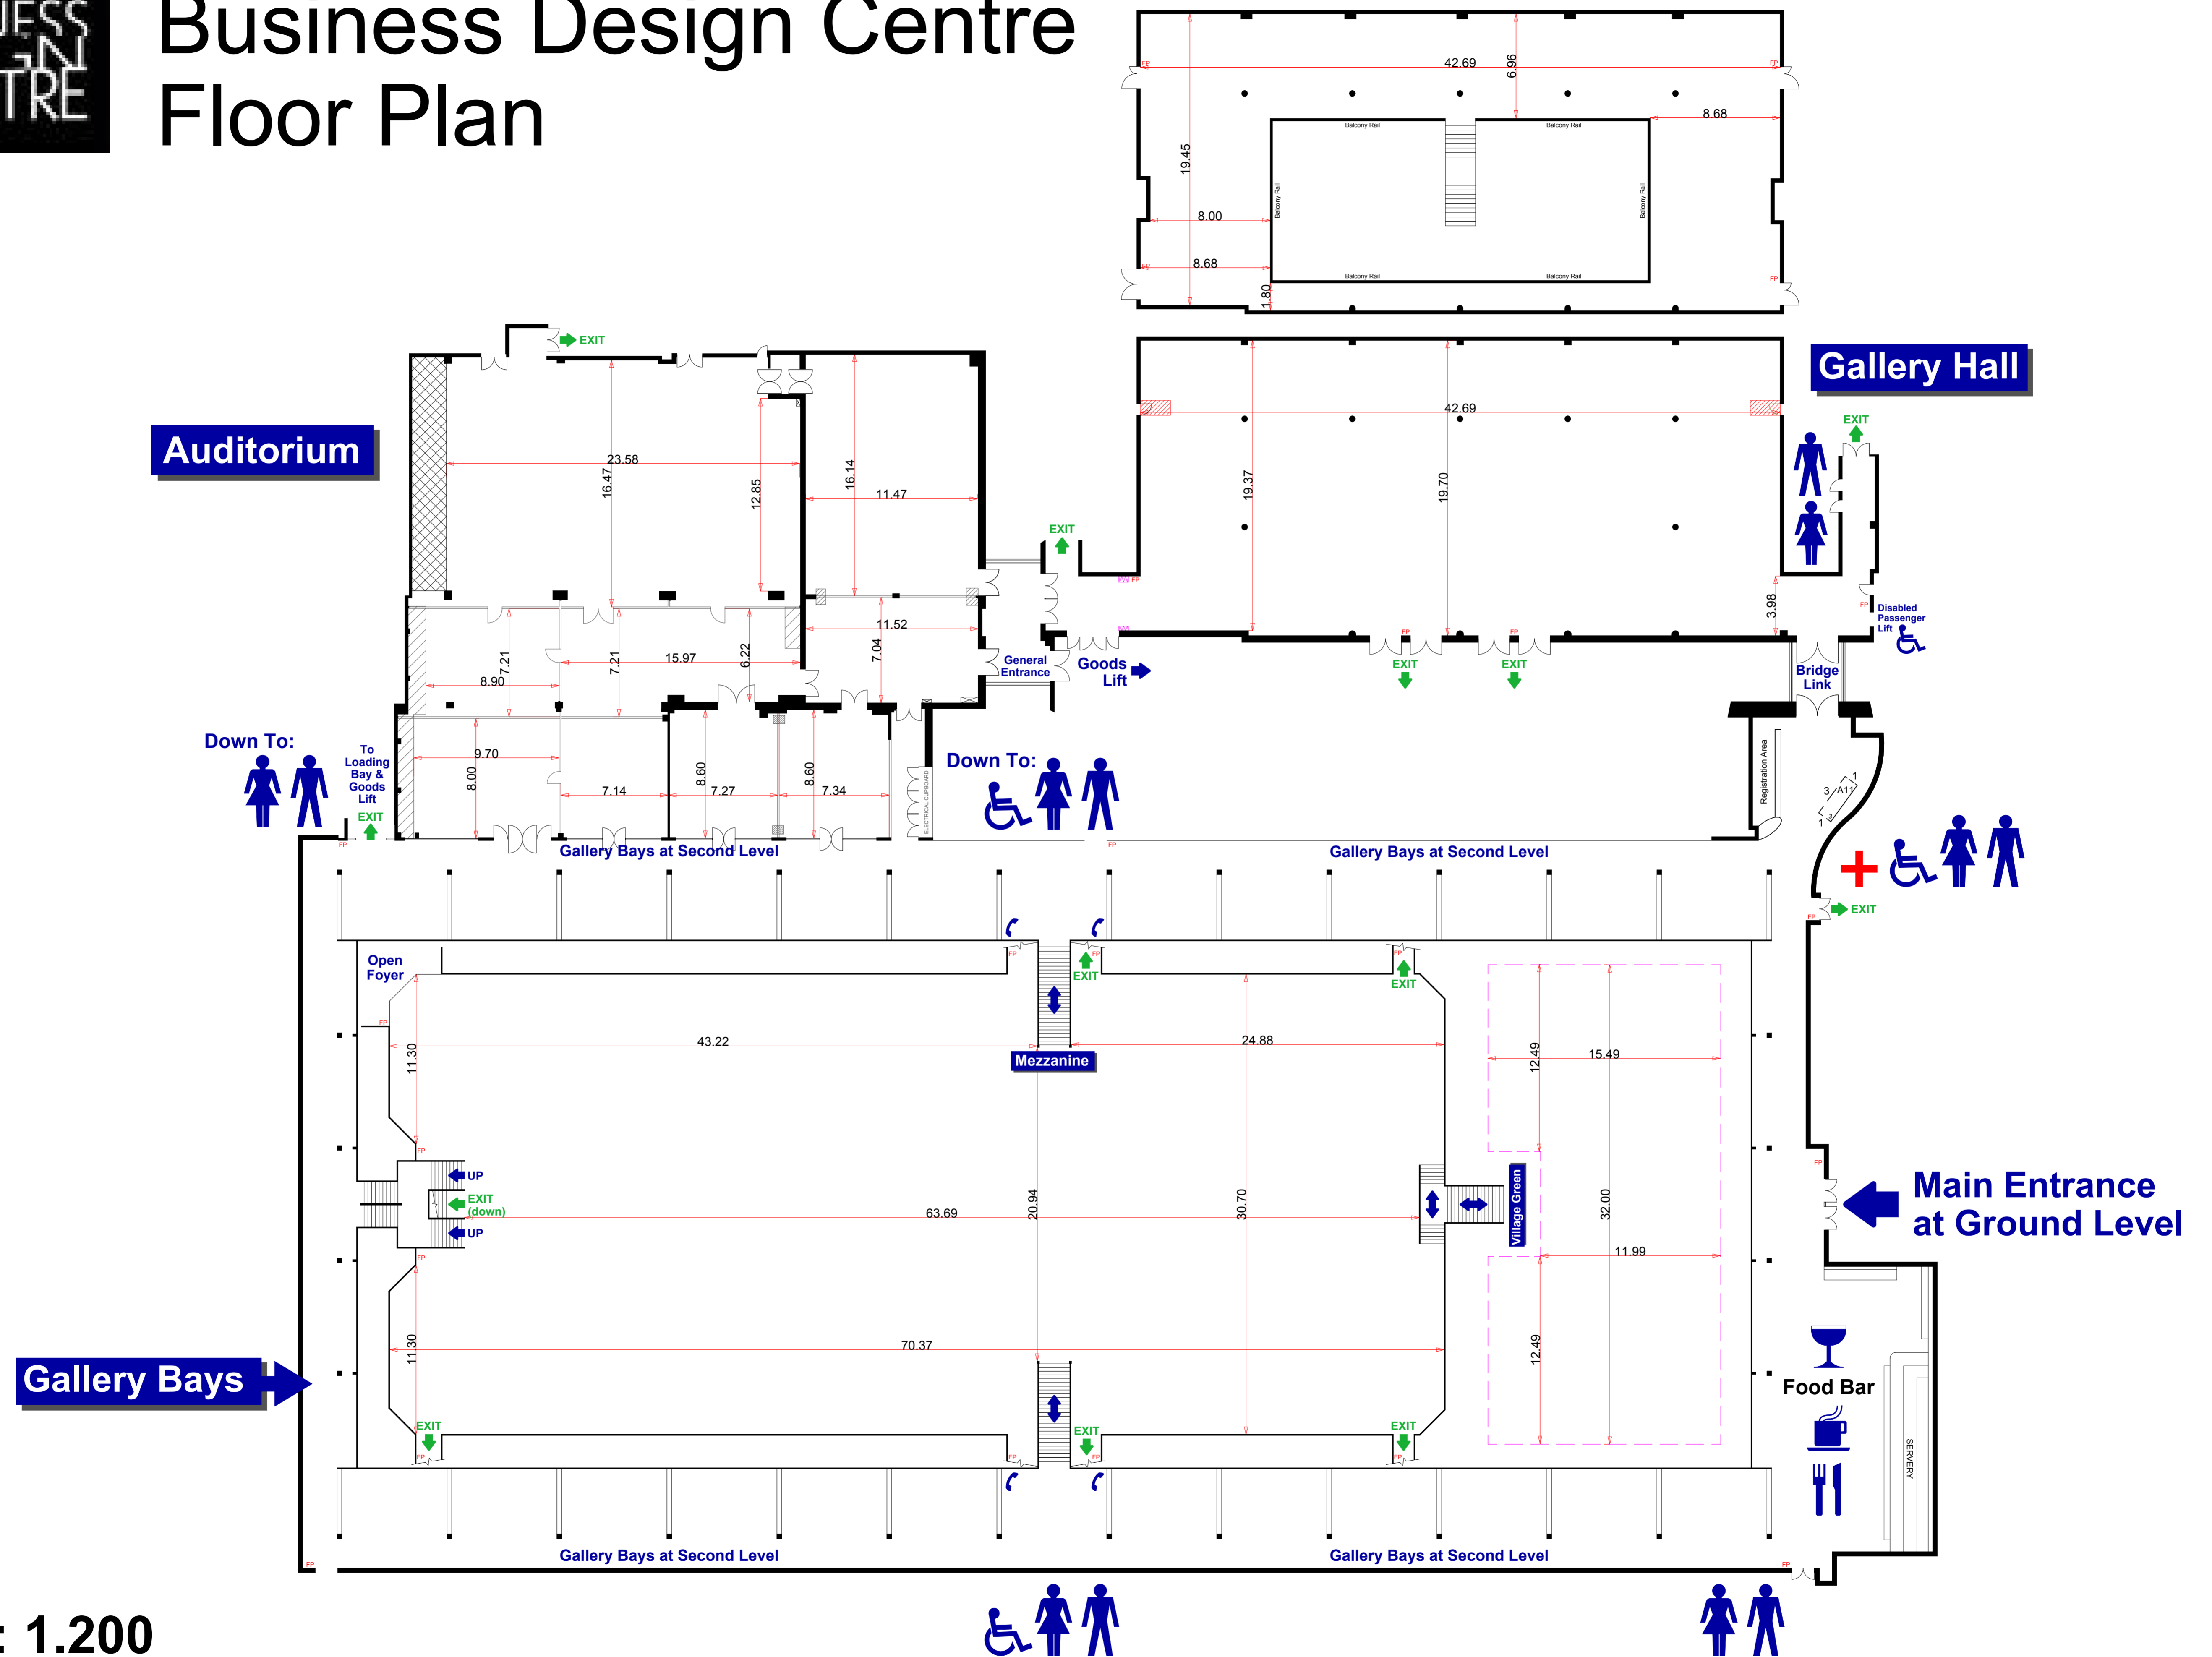

Business Design Centre Floor Plan

Scale: 1.200