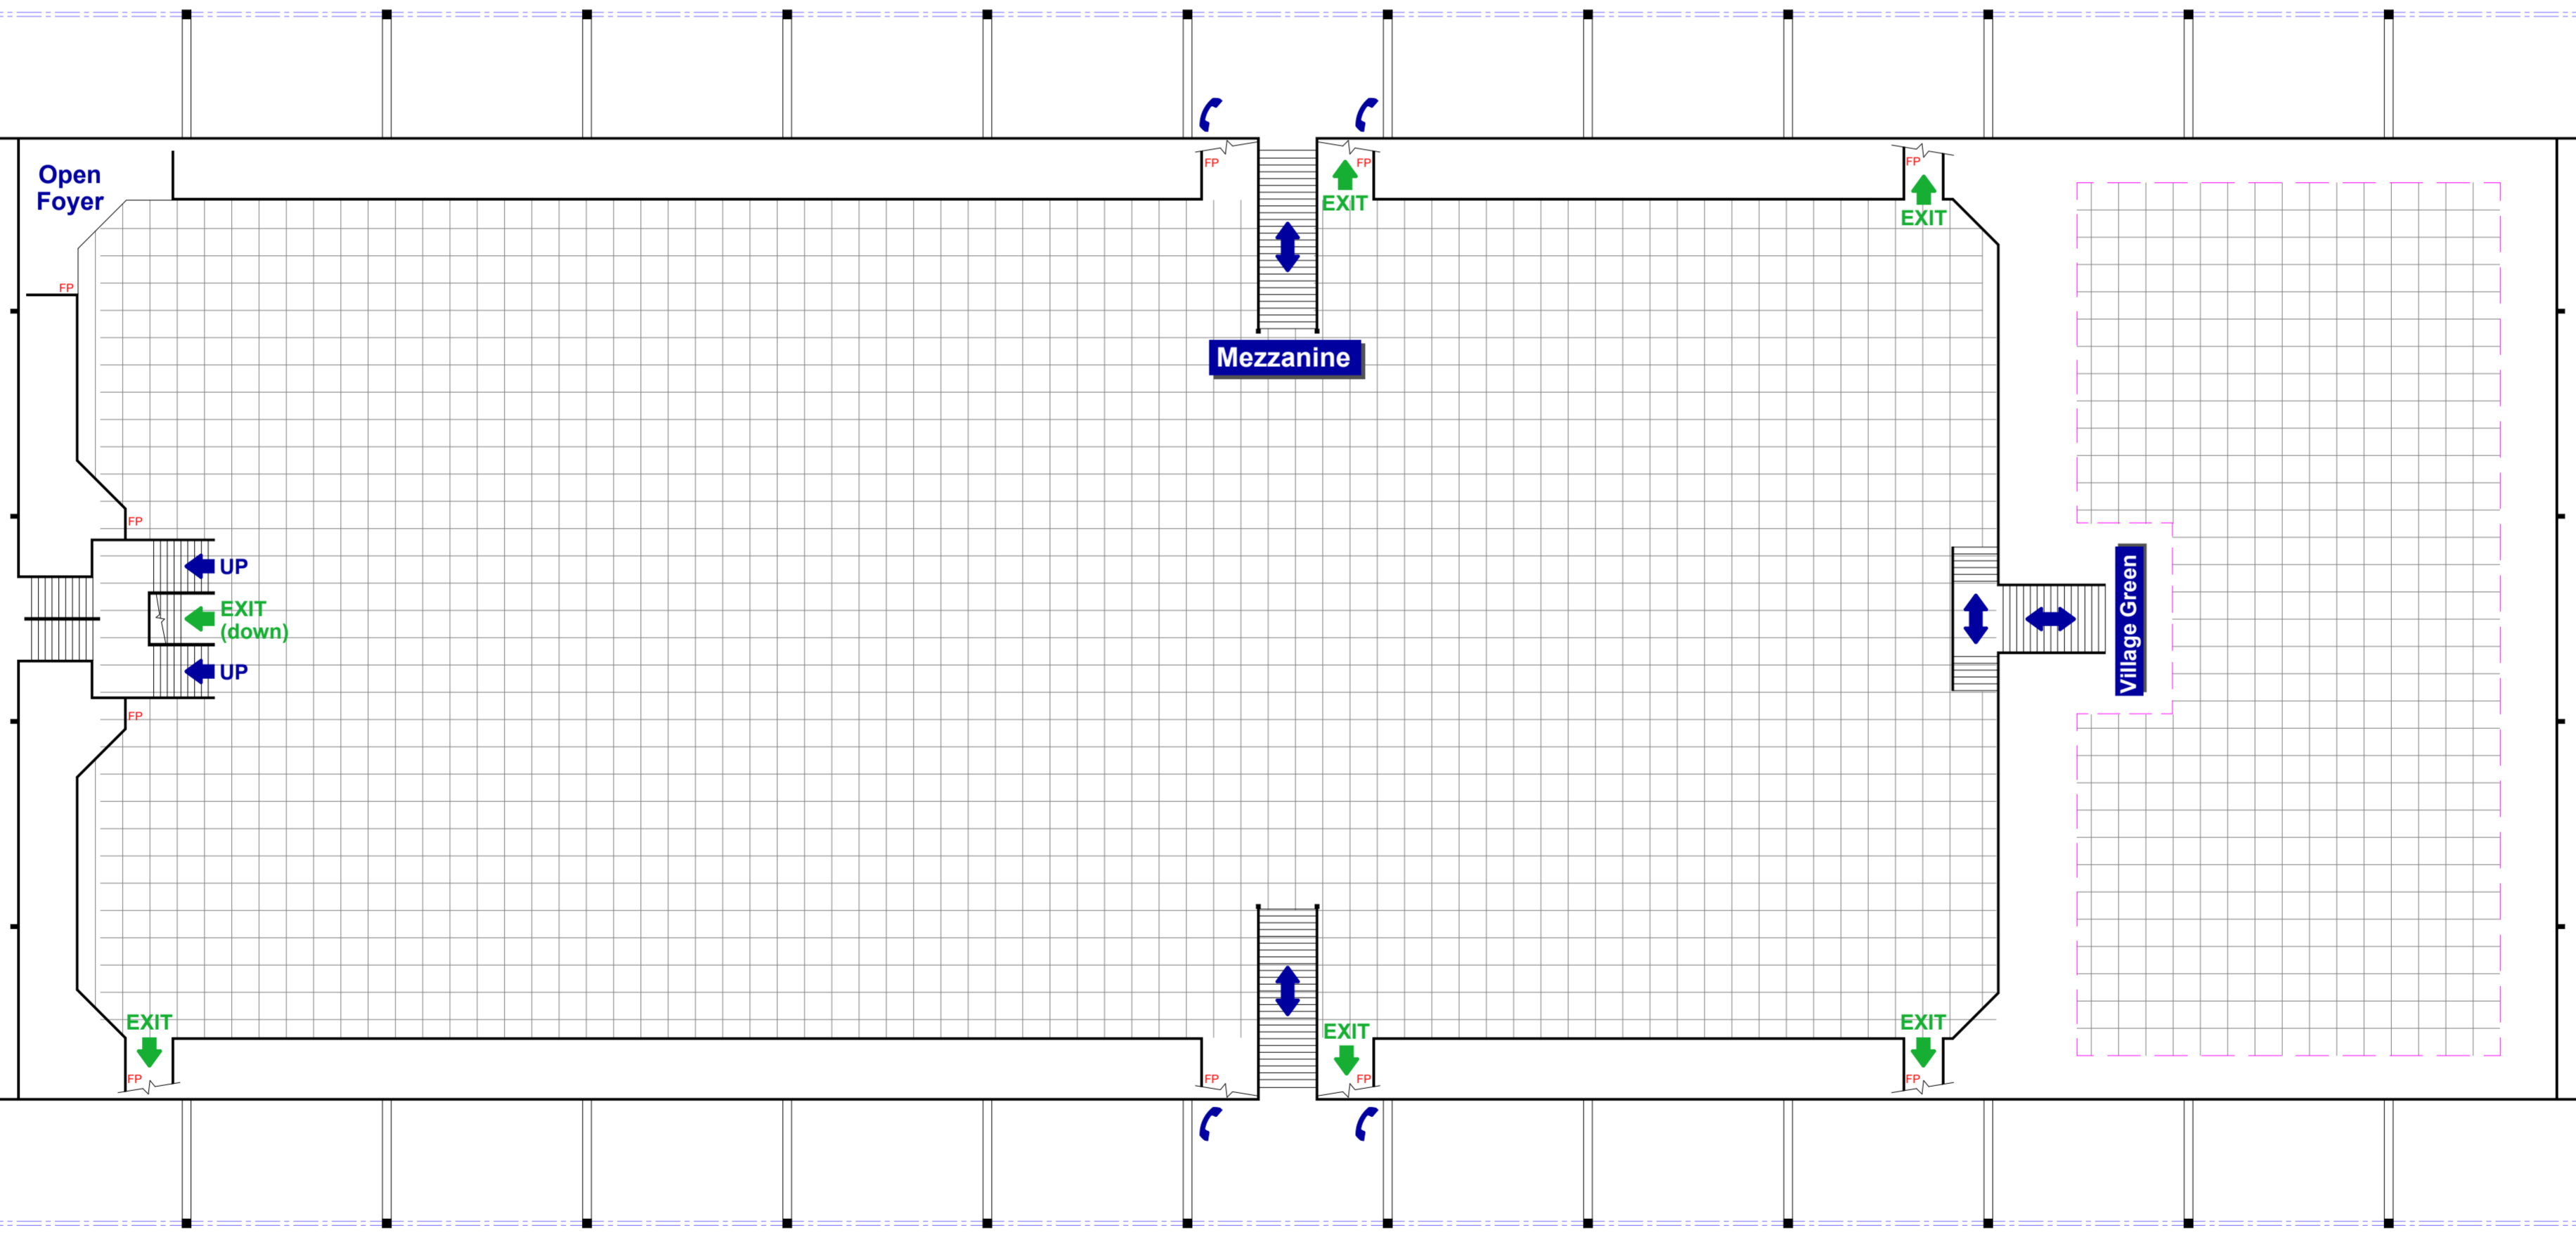

**BUSINESS  
DESIGN  
CENTRE**  
52 Upper Street  
Islington  
London  
N1 0QH

Down To:

To  
Loading  
Bay &  
Goods  
Lift  
EXIT

Down To:

Gallery Bays at Second Level

Bridge  
Link

← Main Entrance  
at Ground Level

Gallery Bays →