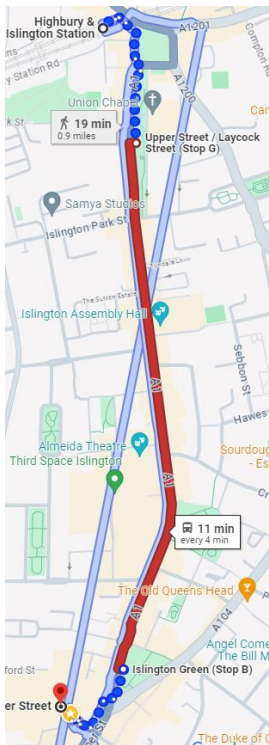

[Highbury & Islington \(Highbury & Islington is not step-free\)](#)

Come out of Highbury and Islington station and head Northeast (the White Swan will be on your right)

Cross the road and head to the Upper Street/Laycock Street (Stop G)

Get on bus 43 to London Bridge (Step free access) for 3 stops.

Get off at Islington Green (Stop B) – Bus stop on your left

Head south on Upper Street and cross the road

Turn right onto Berners Rd

Either take the steps on the ramp to the entrance of the BDC.