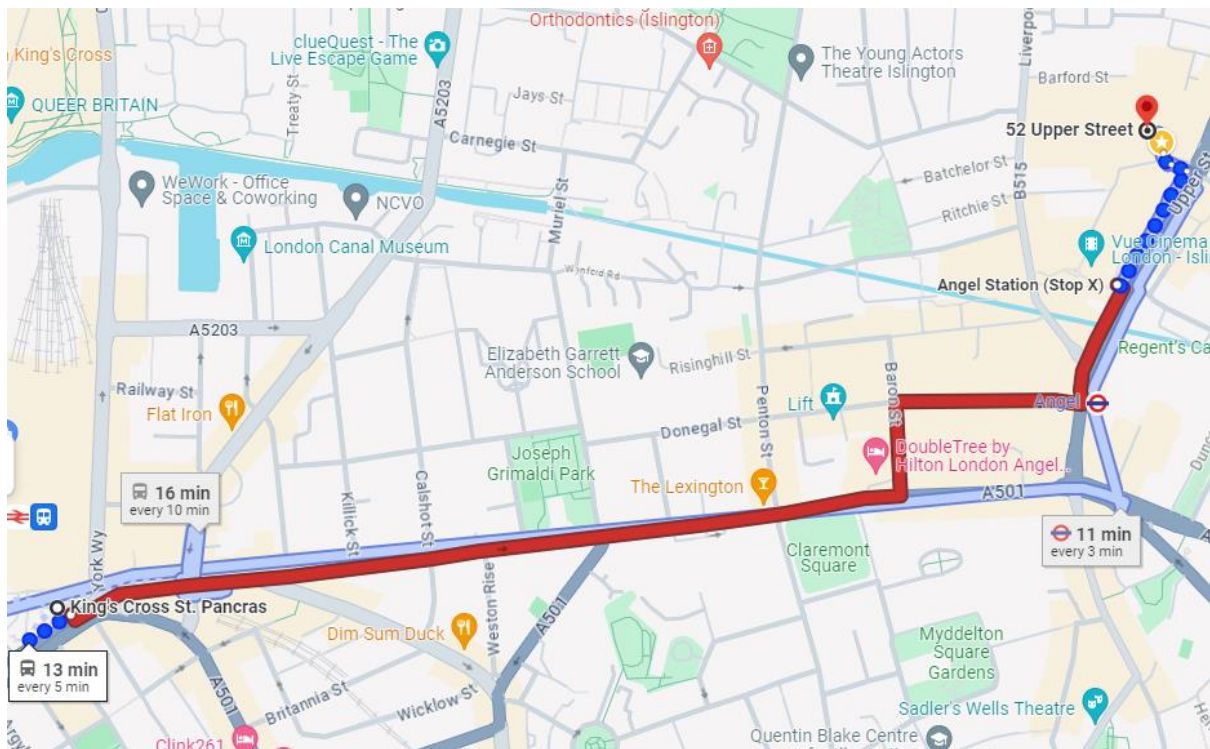

Kings Cross (Step Free Access)

Head out of Kings Cross station towards, Euston Road

Head Northeast on Euston Road/A501 towards McDonalds with the station behind you.

The Bus stop will be on the Left

Get on Bus No 30 to Hackney Wick for 5 stops.

Get off at Angel Station Stop X.

Head Northeast on Upper Street towards Islington High Street – look for the BDC Sign and Angel Shopping should be on your left.

Turn Left onto Berners Rd

Either take the steps on the ramp to the entrance of the BDC.